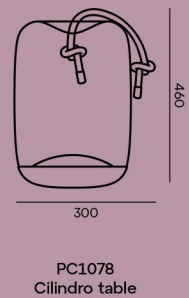

KNOT TABLE

PC1016 (CGC516, CGSU66, CCS959, CCSC975, CRP970, LEDS982)
GLASS COLOUR: smoke grey – transparent glass
GLASS SURFACE: glossy surface
BODY FINISH: black chrome lacquer
CANOPY FINISH: black chrome lacquer
ROPE: natural
LED SOURCE: 24V, LED, 14W, 2700K, 1660lm, RA80+, DIM

PC1034 (CGC516, CGSU66, CCS959, CCSC975, CRP970, LEDS1910)
GLASS COLOUR: smoke grey – transparent glass
GLASS SURFACE: glossy surface
BODY FINISH: black chrome lacquer
CANOPY FINISH: black chrome lacquer
ROPE: natural
LED SOURCE: 24V, LED, 10W, 2700K, 1510lm, RA80+, DIM

PC1035 (CGC516, CGSU66, CCS959, CCSC975, CRP970, LEDS1910)
GLASS COLOUR: smoke grey – transparent glass
GLASS SURFACE: glossy surface
BODY FINISH: black chrome lacquer

p. 106 | PH1337
PC1036 (CGC538, CGSU66, CCS959, CCSC975, CRP970, LEDS1909)
GLASS COLOUR: smoke brown – transparent glass
GLASS SURFACE: glossy surface
BODY FINISH: black chrome lacquer
CANOPY FINISH: black chrome lacquer
ROPE: natural
LED SOURCE: 24V, LED, 7W, 2700K, 895lm, RA80+, DIM

PC1016 (CGC538, CGSU66, CCS959, CCSC975, CRP970, LEDS982)
GLASS COLOUR: smoke brown – transparent glass
GLASS SURFACE: glossy surface
BODY FINISH: black chrome lacquer
CANOPY FINISH: black chrome lacquer
ROPE: natural
LED SOURCE: 24V, LED, 14W, 2700K, 1660lm, RA80+, DIM

PC1035 (CGC538, CGSU66, CCS959, CCSC975, CRP970, LEDS1910)
GLASS COLOUR: smoke brown – transparent glass
GLASS SURFACE: glossy surface
BODY FINISH: black chrome lacquer
CANOPY FINISH: black chrome lacquer
ROPE: natural

LED SOURCE: 24V, LED, 5W, 2700K, 620lm, RA90+, DIM