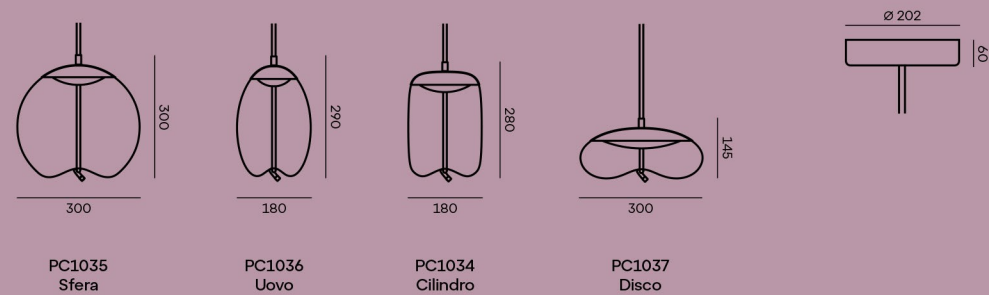

KNOT SMALL

PC1019 (CGC538, CGSU880, CCS69, CCSC897, CRP970, LEDS982)
GLASS COLOUR: smoke brown – transparent glass
GLASS SURFACE: matte inner glass finish
BODY FINISH: brass
CANOPY FINISH: brass
ROPE: natural
LED SOURCE: 24V, LED, 14W, 2700K, 1660lm, RA80+, DIM

PC1016 (CGC516, CGSU880, CCS584, CCSC896, CRP970, LEDS982)
GLASS COLOUR: smoke grey – transparent glass
GLASS SURFACE: matte inner glass finish
BODY FINISH: copper
CANOPY FINISH: copper
ROPE: natural
LED SOURCE: 24V, LED, 14W, 2700K, 1660lm, RA80+, DIM

PC1034 (CGC516, CGSU880, CCS584, CCSC896, CRP970, LEDS1910)
GLASS COLOUR: smoke grey – transparent glass
GLASS SURFACE: matte inner glass finish
BODY FINISH: copper
CANOPY FINISH: copper
ROPE: natural
LED SOURCE: 24V, LED, 10W, 2700K, 1510lm, RA80+, DIM

p. 104 | PH1341
PC1016 – PC1019 (CGC516, CGSU66, CCS584, CCSC896, CRP970, LEDS982)
GLASS COLOUR: smoke grey – transparent glass
GLASS SURFACE: glossy surface
BODY FINISH: copper
CANOPY FINISH: copper
ROPE: natural
LED SOURCE: 24V, LED, 14W, 2700K, 1660lm, RA80+, DIM

p. 108—109 | PH8092
PC1034 (CGC38, CGSU66, CCS2809, CCSC2810, CRP970, LEDS1910)
GLASS COLOUR: opaline – transparent glass
GLASS SURFACE: glossy surface
BODY FINISH: metal – white matte powder coating with structure
CANOPY FINISH: metal – white matte powder coating with structure
ROPE: rope – natural
LED SOURCE: 24V, LED, 5W, 2700K, 620lm, RA90+, DIM

PC1036 (CGC38, CGSU66, CCS2809, CCSC2810, CRP970, LEDS1909)
GLASS COLOUR: opaline – transparent glass
GLASS SURFACE: glossy surface
BODY FINISH: metal – white matte powder coating with structure
CANOPY FINISH: metal – white matte powder coating with structure
ROPE: rope – natural
LED SOURCE: 24V, LED, 5W, 2700K, 620lm, RA90+, DIM

p. 102—103 | PH1335
PC1037 (CGC516, CGSU66, CCS959, CCSC975, CRP970, LEDS1910)
GLASS COLOUR: smoke grey – transparent glass
GLASS SURFACE: glossy surface
BODY FINISH: black chrome lacquer
CANOPY FINISH: black chrome lacquer
ROPE: natural
LED SOURCE: 24V, LED, 10W, 2700K, 1510lm, RA80+, DIM

p. 105 | PH825
PC1078 (CGC516, CGSU66, CCS69, CRP970, CECL519, LEDS982)
GLASS COLOUR: smoke grey – transparent glass
GLASS SURFACE: glossy surface
BODY FINISH: brass
ROPE: natural
CABLE COLOUR: textile cable – black
LED SOURCE: 24V, LED, 14W, 2700K, 1660lm, RA80+, DIM

PC1036 (CGC38, CGSU66, CCS2809, CCSC2810, CRP970, LEDS1909)
GLASS COLOUR: opaline – transparent glass
GLASS SURFACE: glossy surface
BODY FINISH: metal – white matte powder coating with structure
CANOPY FINISH: metal – white matte powder coating with structure
ROPE: rope – natural
LED SOURCE: 24V, LED, 3.4W, 2700K, 425lm, RA90+, DIM

PC1016 (CGC516, CGSU66, CCS2809, CCSC2810, CRP970, LEDS982)
GLASS COLOUR: smoke grey – transparent glass
GLASS SURFACE: glossy surface
BODY FINISH: metal – white matte powder coating with structure
CANOPY FINISH: metal – white matte powder coating with structure
ROPE: rope – natural
LED SOURCE: 24V, LED, 14W, 2700K, 1660lm, RA80+, DIM