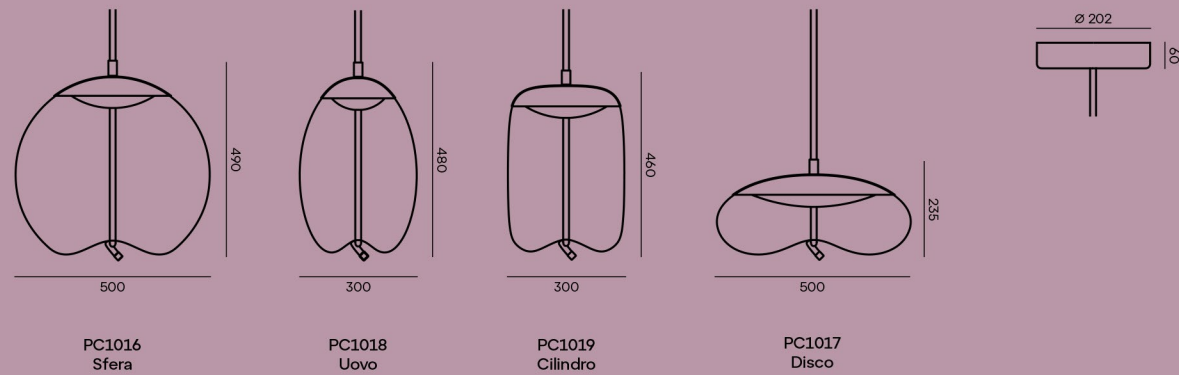

# KNOT

INDOOR LIGHTS

p. 101 | PH1338  
**PC1037 (CGC538, CGSU880, CCS69, CCSC897, CRP970, LEDS1910)**  
 GLASS COLOUR: smoke brown – transparent glass  
 GLASS SURFACE: matte inner glass finish  
 BODY FINISH: brass  
 CANOPY FINISH: brass  
 ROPE: natural  
 LED SOURCE: 24V, LED, 10W, 2700K, 1510lm, RA80+, DIM

**PC1036 (CGC516, CGSU66, CCS959, CCSC975, CRP970, LEDS1909)**  
 GLASS COLOUR: smoke grey – transparent glass  
 GLASS SURFACE: glossy surface  
 BODY FINISH: black chrome lacquer  
 CANOPY FINISH: black chrome lacquer  
 ROPE: natural  
 LED SOURCE: 24V, LED, 7W, 2700K, 895lm, RA80+, DIM

**PC1017 (CGC516, CGSU66, CCS959, CCSC975, CRP970, LEDS982)**  
 GLASS COLOUR: smoke grey – transparent glass  
 GLASS SURFACE: glossy surface  
 BODY FINISH: black chrome lacquer  
 CANOPY FINISH: black chrome lacquer  
 ROPE: natural  
 LED SOURCE: 24V, LED, 14W, 2700K, 1660lm, RA80+, DIM